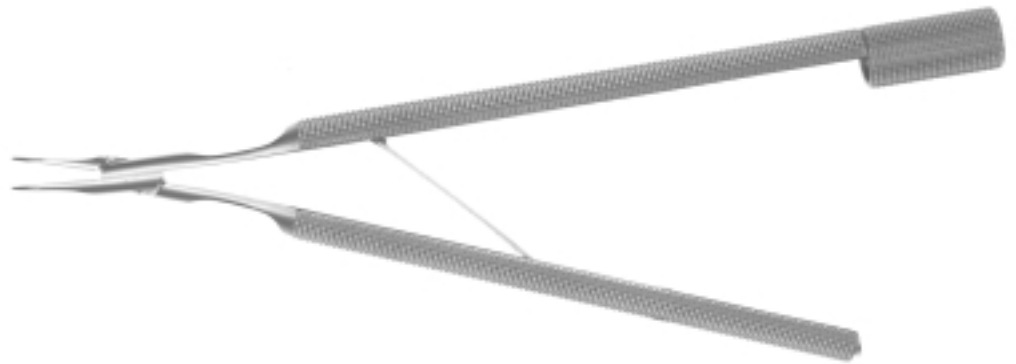

RS-6456

CASTROVIEJO
blade breaker
with push-pull lock
length 5^{1/4"}

1-800-424-2984
www.roboz.com